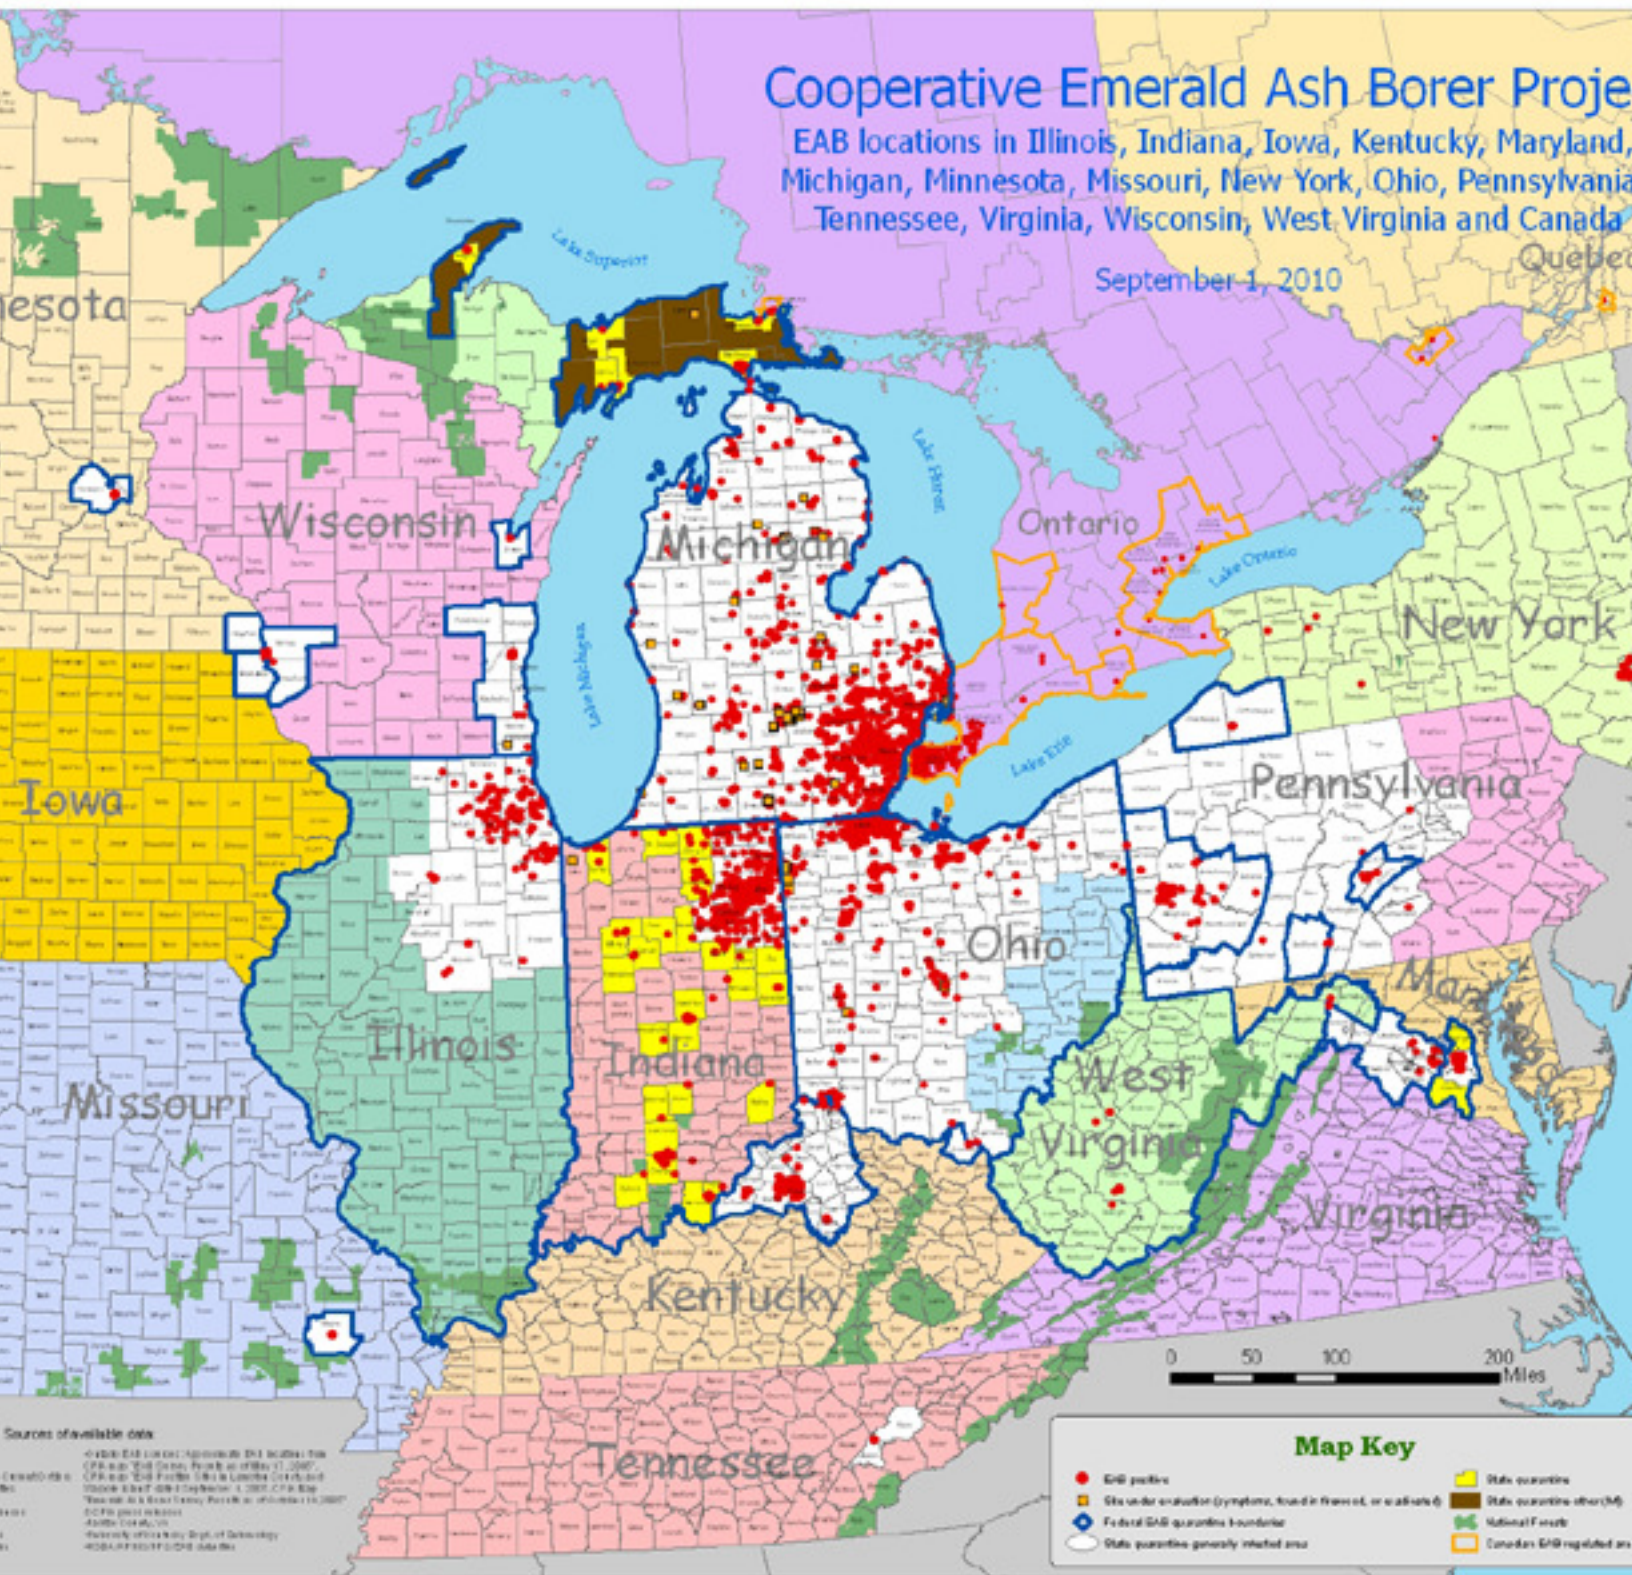

# Cooperative Emerald Ash Borer Project

EAB locations in Illinois, Indiana, Iowa, Kentucky, Maryland, Michigan, Minnesota, Missouri, New York, Ohio, Pennsylvania, Tennessee, Virginia, Wisconsin, West Virginia and Canada

September 1, 2010

Sources of available data:  
© 2010 EAB Locations: Approximate EAB locations from  
CPA map "EAB Sites, Period as of May 17, 2007"  
CPA map "EAB Quarantine Sites & Locations, Current and  
Historical EAB Quarantine Sites, 1, 2007 CPA EAB  
Quarantine Sites & Locations, Period as of October 15, 2007"  
CPA map "EAB Sites"  
CPA map "EAB Sites"  
CPA map "EAB Sites"  
CPA map "EAB Sites"  
CPA map "EAB Sites"  
CPA map "EAB Sites"

### Map Key

- EAB positive
- Site under evaluation (symptoms, found in frass or in exuviae)
- ◆ Federal EAB quarantine boundary
- State quarantine generally intended area
- State quarantine (yellow)
- State quarantine (brown)
- National Forest
- Canadian EAB regulated area